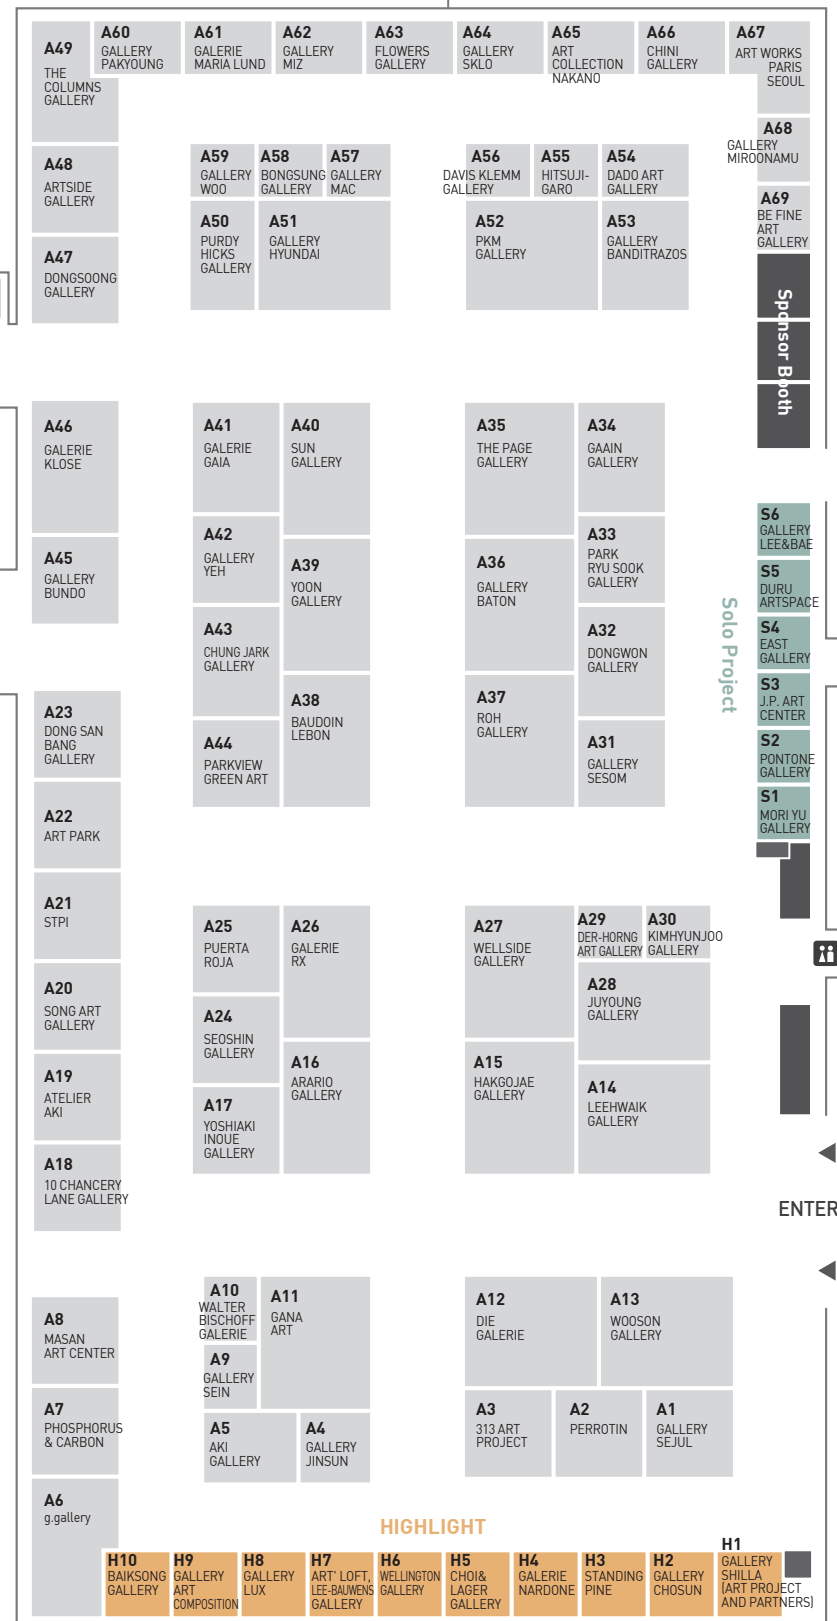

VIP LOUNGE

ENTRANCE & EXIT

Hall A

Hall B

KIAF 2017 ART SEOUL

ENTRANCE

EXIT