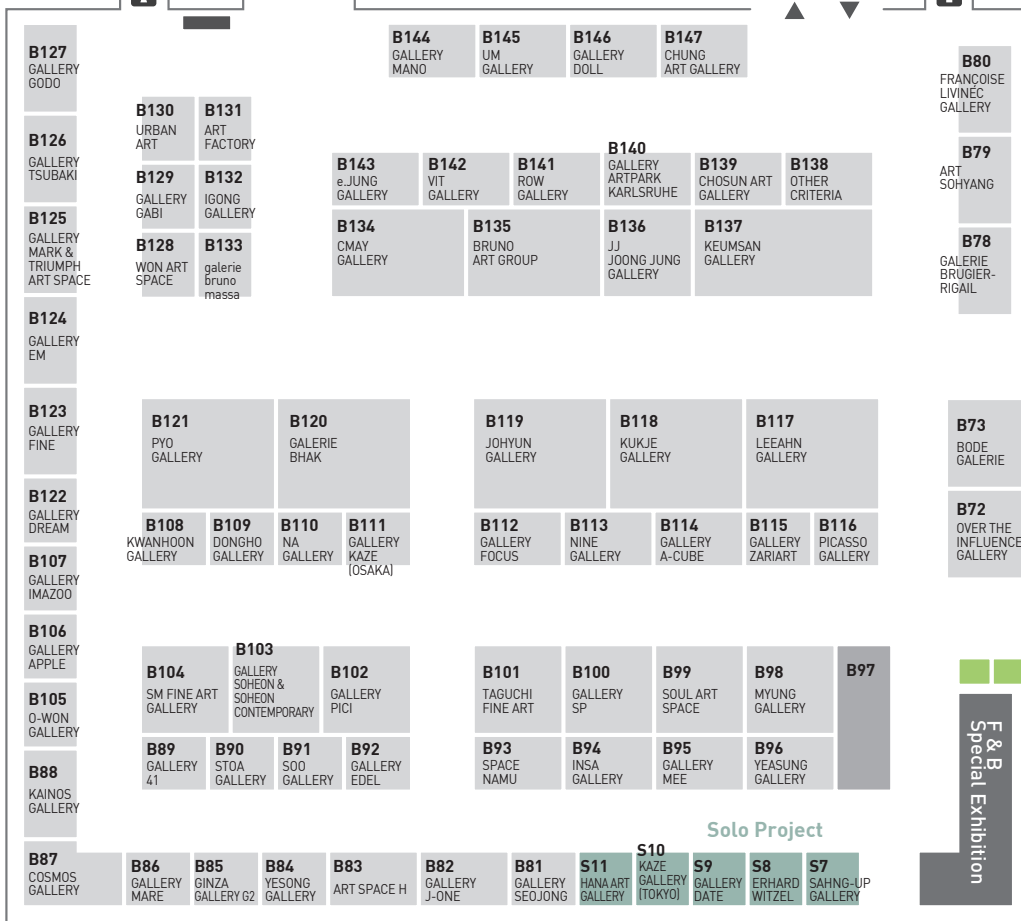

VIP LOUNGE

ENTRANCE & EXIT

Hall A

Hall B

KIAF 2017 ART SEOUL

ENTRANCE

EXIT